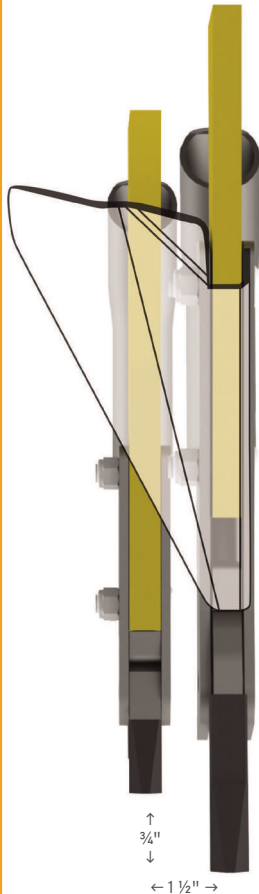

SEEDMASTER INLINE SEEDING SYSTEM

How It Works: Our new Inline Seeding System uses a new adapter that replaces the conventional seed shank aligning the seed and fertilizer shanks. By doing this, producers now have the option of using an Inline Side Band or a Paired Row tip by simply removing two bolts and changing the tips.

"A dual shank machine poses many challenges when it comes to designing openers. What we came to realize, is that our Inline Seeding System is a great solution for trash flow issues, seeding adaptability (Paired Row and Side Band), wear, and is very user friendly. The drill was not built in a manner that would accept a quick change inline system so, in order to build the best performing ground engaging system we had to rebuild the row-unit. "

- **DUTCH ENGINEER**

PAIRED ROW
FOR
SEEDMASTER
IS HERE!

OEM OFFSET SYSTEM

TRASH VULNERABLE