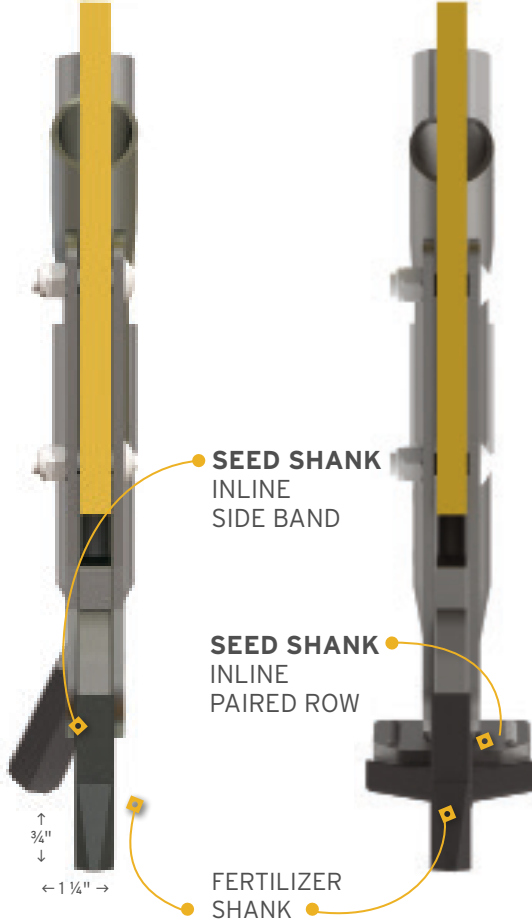

## SEEDMASTER INLINE SEEDING SYSTEM

How It Works: Our new Inline Seeding System uses a new adapter that replaces the conventional seed shank aligning the seed and fertilizer shanks. By doing this, producers now have the option of using an Inline Side Band or a Paired Row tip by simply removing two bolts and changing the tips.

"A dual shank machine poses many challenges when it comes to designing openers. What we came to realize, is that our Inline Seeding System is a great solution for trash flow issues, seeding adaptability (Paired Row and Side Band), wear, and is very user friendly. The drill was not built in a manner that would accept a quick change inline system so, in order to build the best performing ground engaging system we had to rebuild the row-unit. "

- **DUTCH ENGINEER**

PAIRED ROW  
FOR  
SEEDMASTER  
IS HERE!

### Product Highlights

- Inline system clears trash and eliminates the clumping and dumping compared to OEM
- Producers now have options between inline Side Band and Paired Row with a simple change over system
- Alpine tubes available
- Contact your Dutch Territory Manager to accommodate Ultra Pro seeding systems
- **3" wide paired row allows for better seed bed utilization**