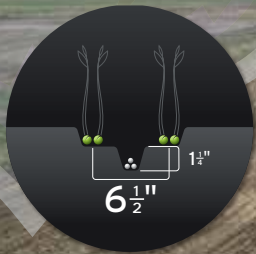

TO FIT

**AMITY PSD-ATD/ CNH/  
CONCORD/ HORSCH**

# PHANTOM SERIES

The Phantom series combines the best performance attributes of the low disturbance Precision Edge series with a new plug free granular fertilizer opener. Introduced to the market with 15" row spacing in mind, the 6.5" paired row fit perfectly with your modern Horsch or Amity/Concord drill. With an easily replaceable tip and paired row wings, the Phantom Series opener is setting a new standard in wide-paired row seed and fertilizer placement.

## Product Highlights

- 1/2" replaceable tip with carbided nose and wings protects the body while the tang style attachment method offers industry leading durability.
- Durable Steel body with mud deflectors and additional hard facing for extended wear.
- 6.5" replaceable paired row wing section designed to fracture less soil and create a well-defined seed shelf.
- Vertical tip attack angle deflects stones and prevents potential opener damage.
- Larger seed and fertilizer openings ensures plug free performance with high rates and large seed sizes common to 15" row spacing.